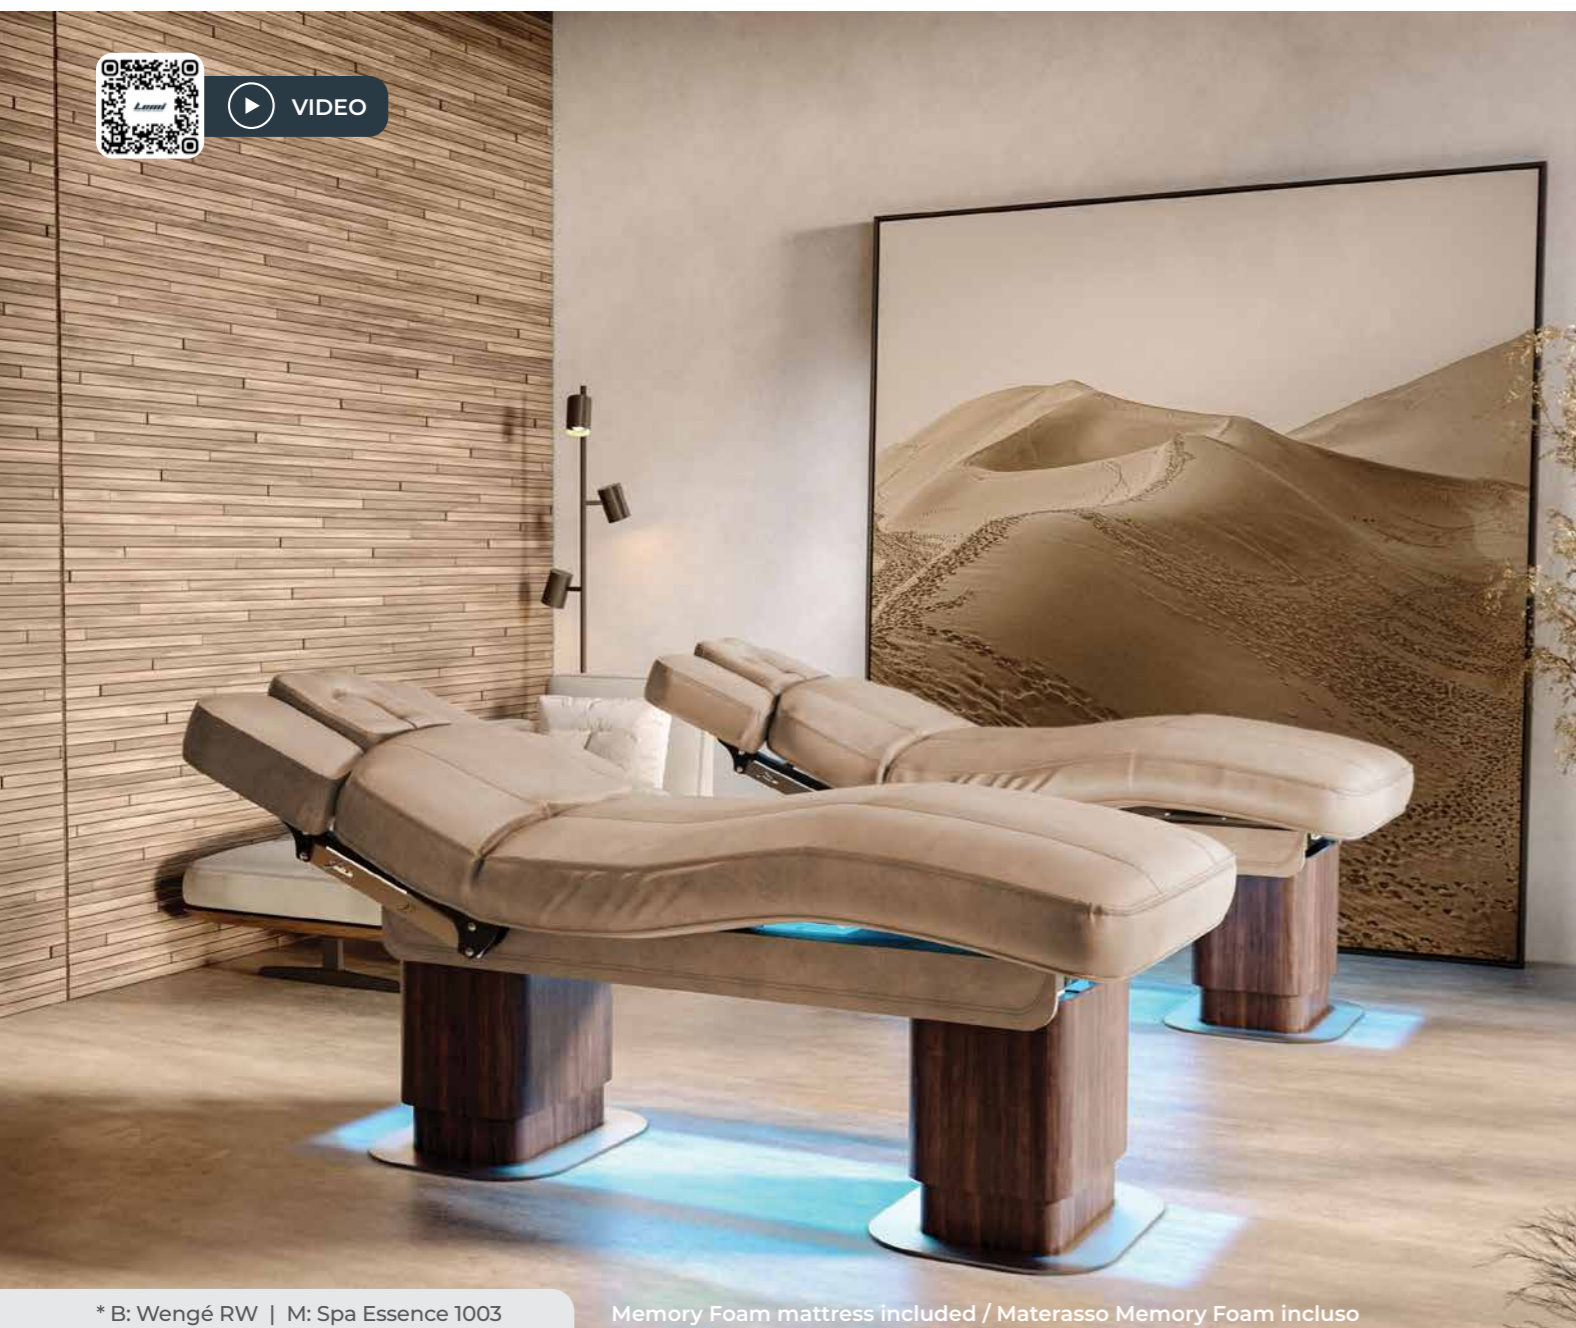

All EVO spa tables feature a mattress with HBS Stress Relief System. This is the innovative system by which the head, the back and the shoulders can be stimulated without stretching and contractures, thanks to the possibility of lowering the armrests and adjusting the headrest.

Tutti i lettini EVO presentano il materasso con Sistema Anti Stress HBS, si tratta dell'innovativo sistema col quale testa, schiena e braccia possono essere stimolate senza stiramenti e contratture, grazie alla possibilità di abbassare i braccioli e regolare l'appoggiatesta.

VIDEO

* B: Wengé RW | M: Spa Essence 1003

Memory Foam mattress included / Materasso Memory Foam incluso

COD. 1319

A spa experience where technological innovation meets the elegance of Italian design: MILANO EVO, the spa bed that redefines luxury. Not just a work tool, but a true work of art whose curved wood and painted steel structure reflects Italian craftsmanship, while the mattress with enhanced Memory Foam powered by the Anti Stress HBS System offers unparalleled comfort. By combining the chromotherapy of the two LED strips that illuminate the environment, a unique atmosphere is created for every wellness experience. Milano Evo stands for commitment to sustainability and customization, thanks to FSC certified materials and a range of exclusive finishes. A definitive wellness experience, designed for those who seek only the best.