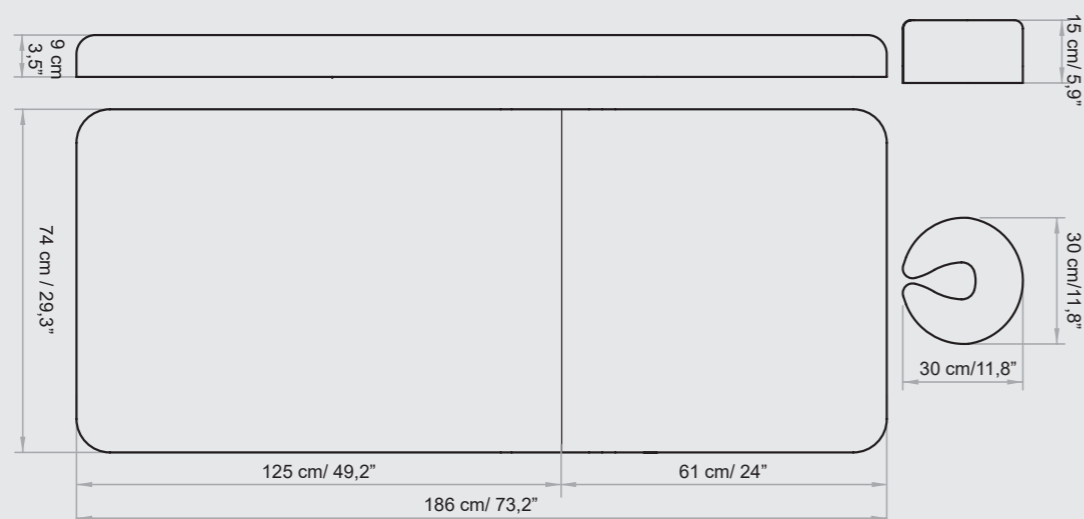

LEMI MATTRESSES

The MATTRESSES of the ESSENTIAL line are made with the best quality materials to ensure great stability and maximum hygienisation.

Each mattress is HANDCRAFTED, therefore the ACTUAL MEASUREMENTS MAY VARY from those indicated in the catalogue by approximately ± 1 cm (also based on the selected configuration).

MATERASSI LEMI

I MATERASSI della linea ESSENTIAL sono realizzati con materiali della migliore qualità per garantire un'elevata stabilità e la massima igienizzazione.

Ogni materasso è realizzato A MANO, pertanto le MISURE REALI POTREBBERO VARIARE rispetto a quelle indicate nel catalogo di circa ± 1 cm (anche in base alla configurazione selezionata).

BELLAGIO™

VERSUS™

SOSU™

SOSU TOP / 2000™