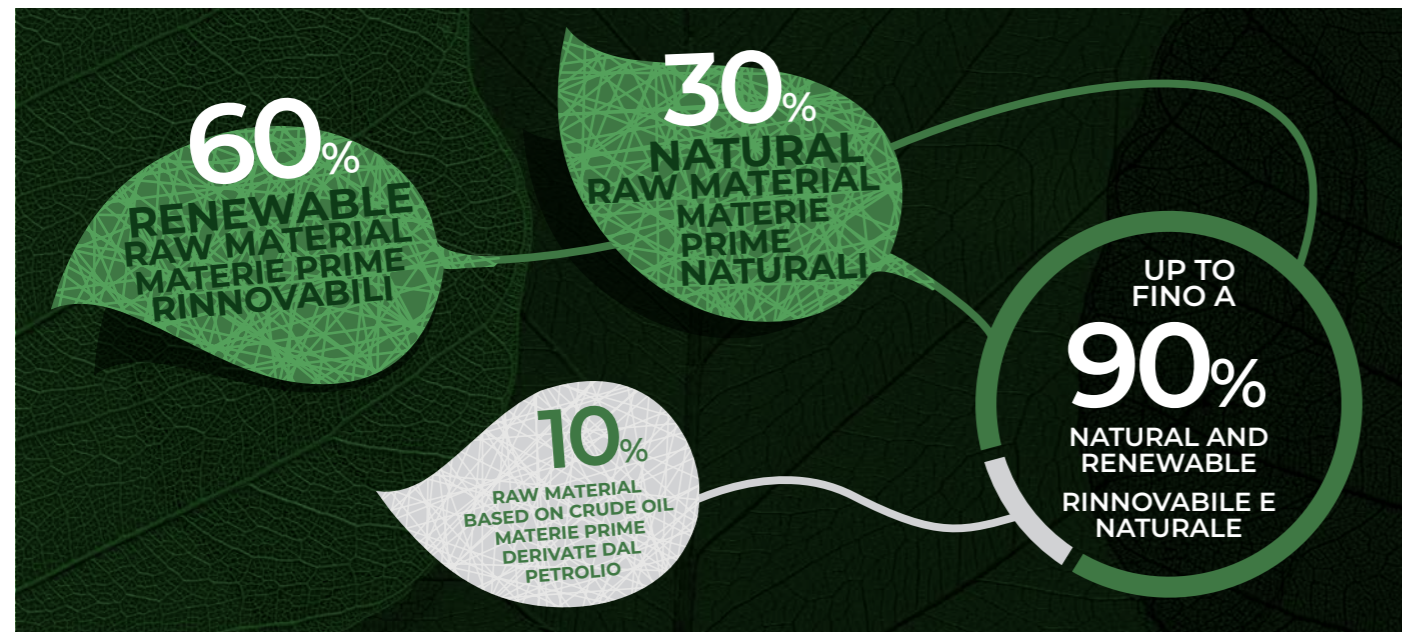

SPA ESSENCE - COLOR CHART

The images are for illustrative purposes only and may not reflect the actual finish of the product, especially when viewed on a screen. For this reason, the SELECTION OF FINISHES MUST ALWAYS BE BASED on the PHYSICAL SAMPLES provided in the official COLOR CHARTS, which offer THE MOST RELIABLE AND ACCURATE REFERENCE.

Le immagini hanno valore puramente illustrativo e possono non rispecchiare la finitura reale del prodotto, in particolare se visualizzate tramite schermo. Per questo motivo, la SELEZIONE DELLE FINITURE deve BASARSI ESCLUSIVAMENTE sui CAMPIONI FISICI presenti nelle CARTELLE COLORI ufficiali, che rappresentano il RIFERIMENTO PIÙ AFFIDABILE E ACCURATO.