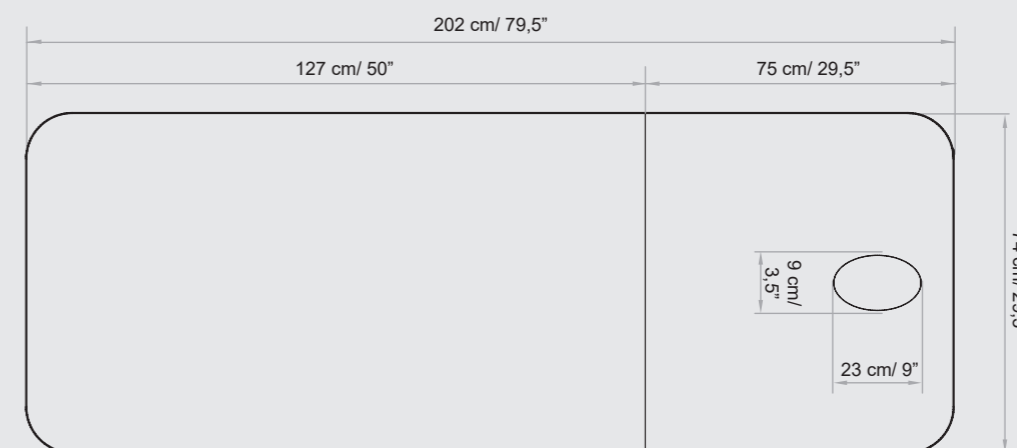

LEMI MATTRESSES

The MATTRESSES of the ESSENTIAL line are made with the best quality materials to ensure great stability and maximum hygienisation.

Each mattress is HANDCRAFTED, therefore the ACTUAL MEASUREMENTS MAY VARY from those indicated in the catalogue by approximately ± 1 cm (also based on the selected configuration).

MATERASSI LEMI

I MATERASSI della linea ESSENTIAL sono realizzati con materiali della migliore qualità per garantire un'elevata stabilità e la massima igienizzazione.

Ogni materasso è realizzato A MANO, pertanto le MISURE REALI POTREBBERO VARIARE rispetto a quelle indicate nel catalogo di circa ± 1 cm (anche in base alla configurazione selezionata).

BELLAGIO™

VERSUS™

SOSU™

SOSU TOP / 2000™